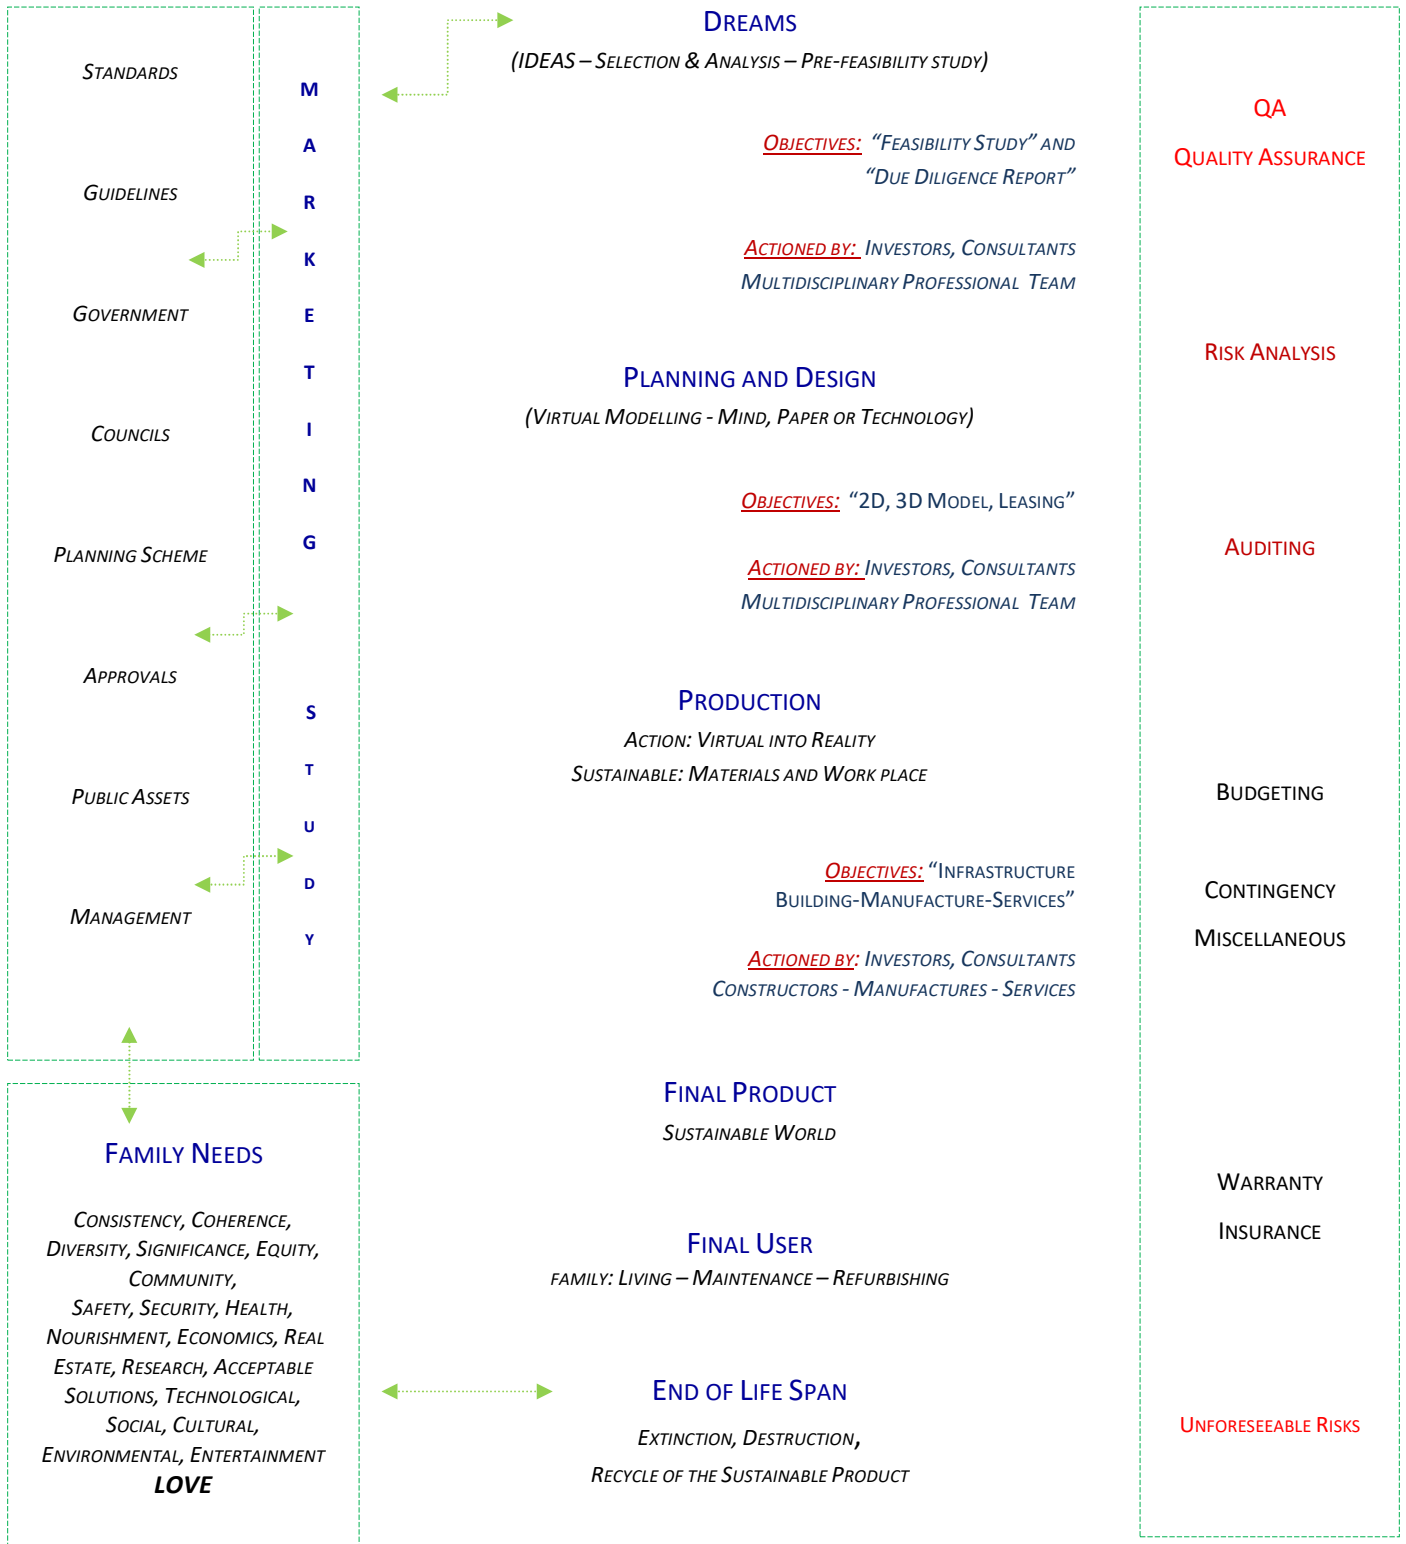

## SUSTAINABLE PROJECT SCHEME

PROJECT MANAGEMENT CONCEPTS

FAITH + INTELLECT + ACTION = SUCCESS!

A PROJECT OF EXCELLENCE HAS:

"A HAPPY ENDING, A SUSTAINABLE ENVIRONMENT, A CLIENT SATISFIED (FAMILY) AND A MOTIVATED WORKING TEAM"