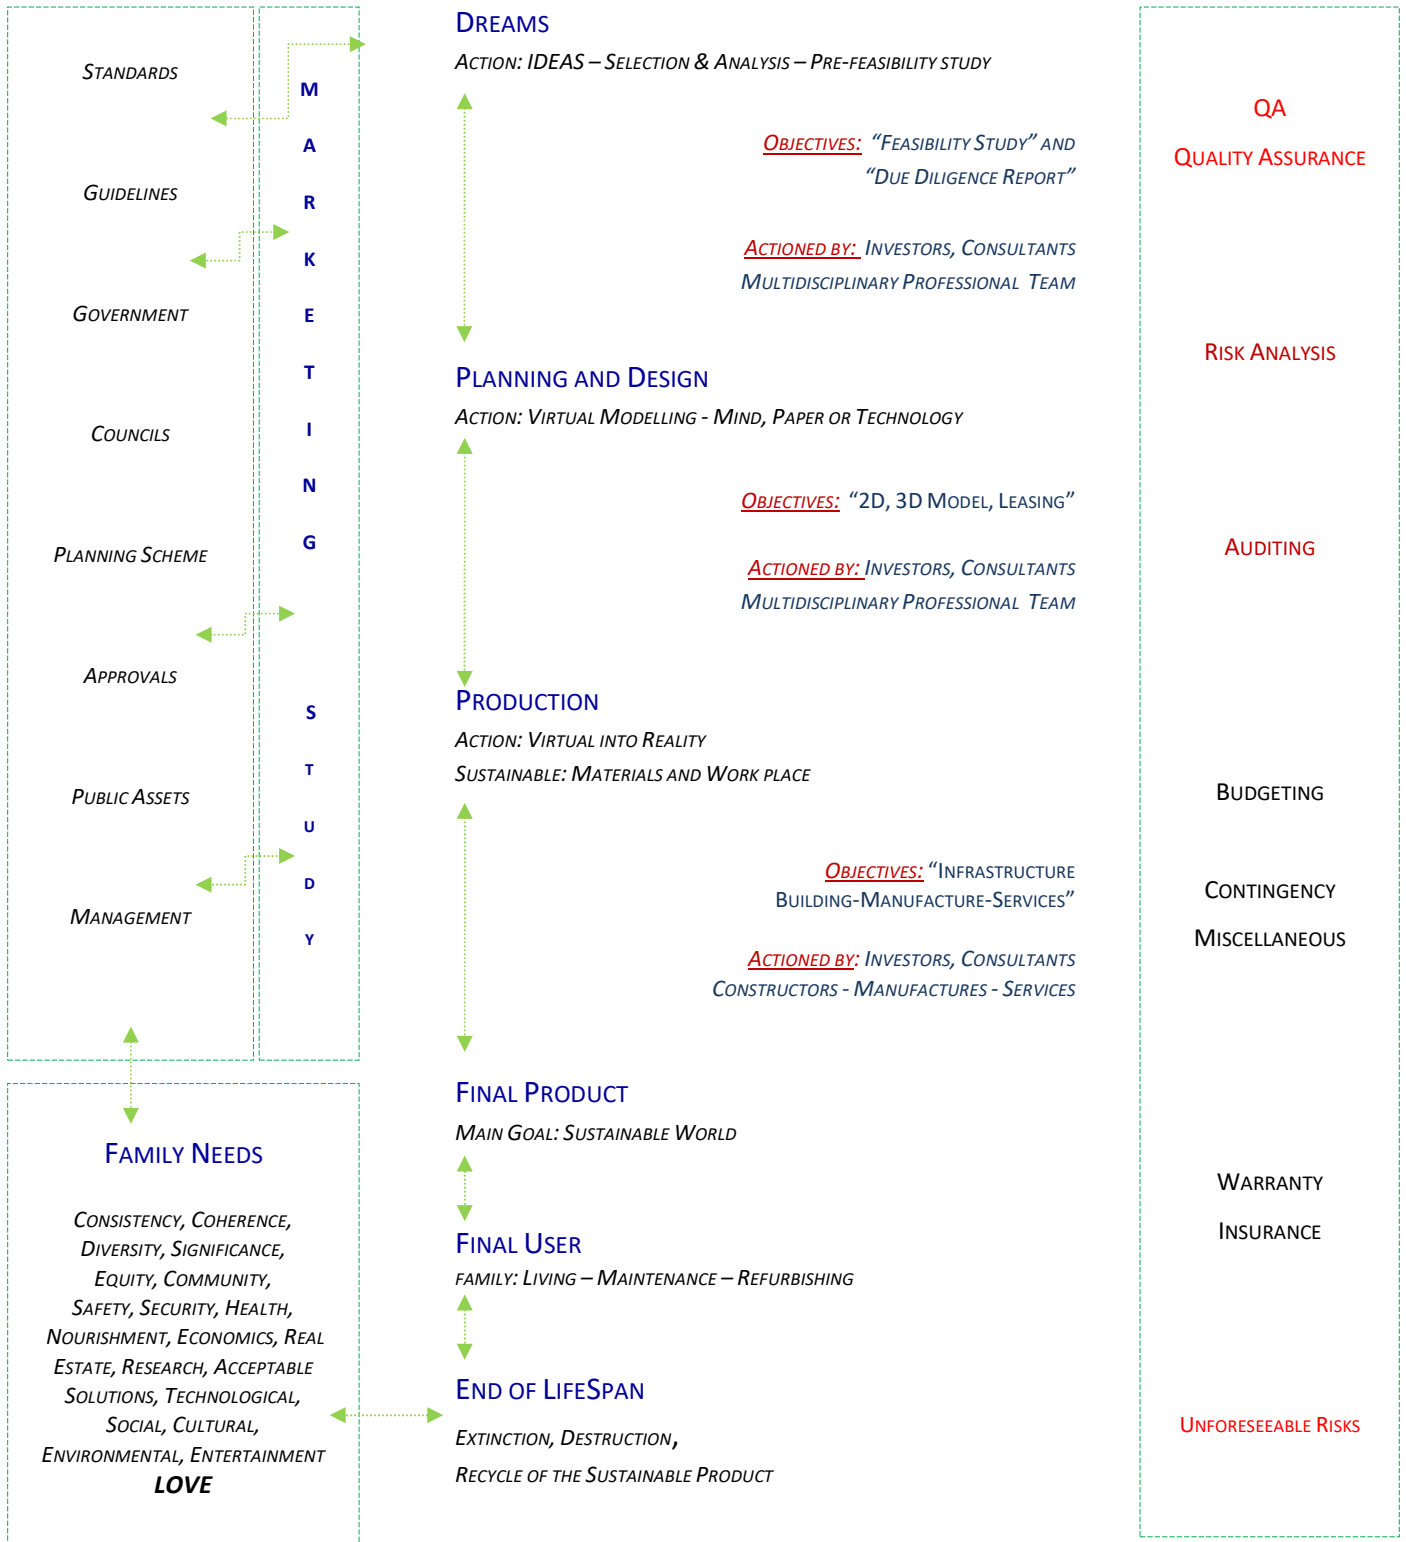

SUSTAINABLE PROJECT SCHEME

... where there is a will, there is a way! ...

Faith + Intellect + Action = Success!

A PROJECT OF EXCELLENCE HAS:

“a Happy ending, a Sustainable environment, a Client satisfied (family) and a Motivated working team”