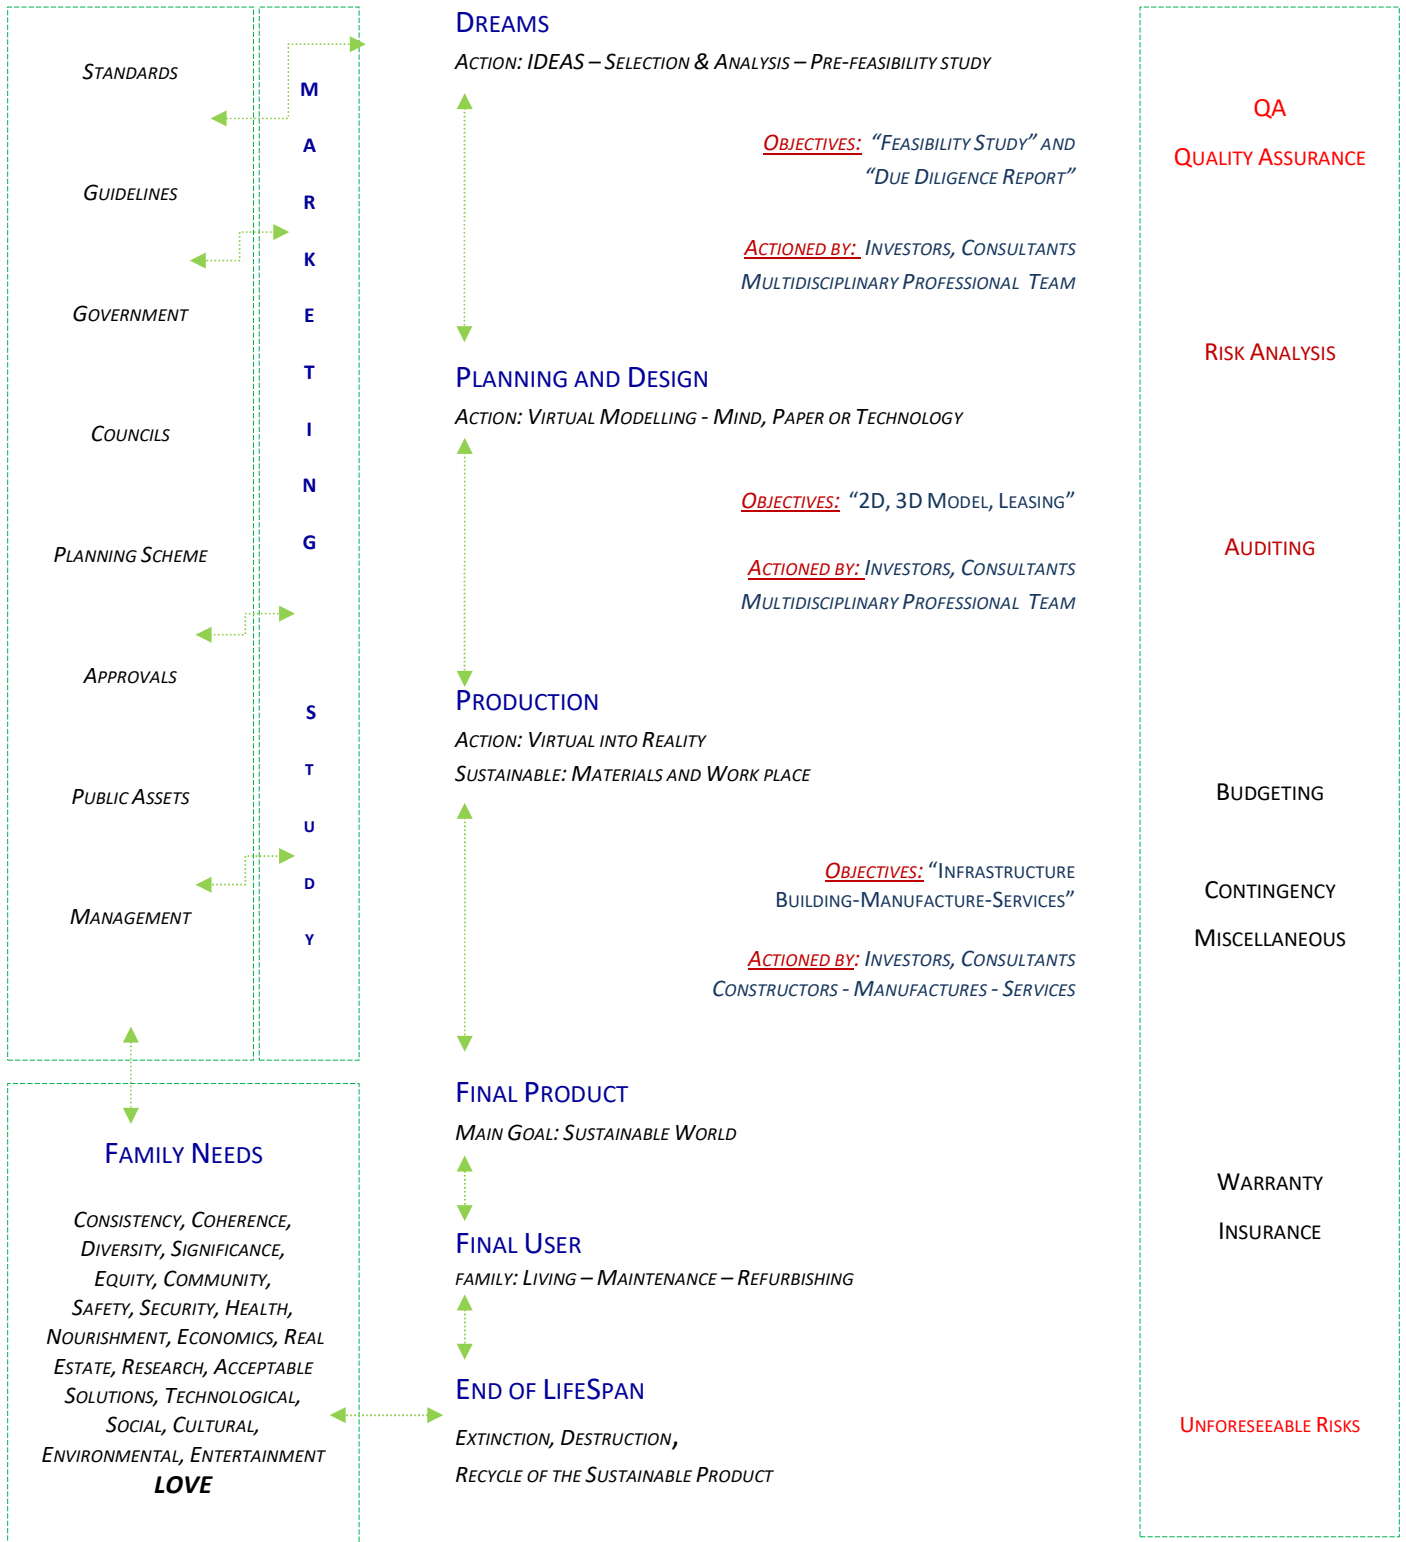

## SUSTAINABLE PROJECT SCHEME

... we can, only if we want to...

*Faith + Intellect + Action = Success!*

A PROJECT OF EXCELLENCE HAS:

*“a Happy ending, a Sustainable environment, a Client satisfied (family) and a Motivated working team”*